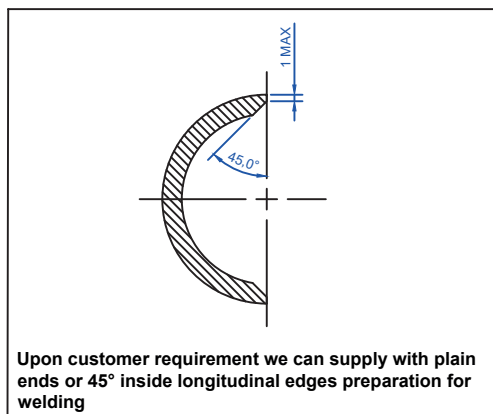

clockwise winding
(RIGHT)

Right

HALFPIPE

ØP		R	Øi	n° spirals	p	thk
INCHES	MM					
1" 1/2	48,3	22,15	*	*	*	2
2"	60,3	28,15	*	*	*	2
		27,15	*	*	*	3
2" 1/2	76,2	35,1	*	*	*	3
3"	88,9	41,45	*	*	*	3
4"	114	53,15	*	*	*	3

* = to be agreed with the customer

INOX FONDI s.r.l.

Viale 1° Maggio, 261 - Z.A.I. 1 45031 ARQUA POLESINE (RO) Italy
tel. +39 0425 438045 - P.Iva 01499640298

HALFPIPE

PRIVATE PROPERTY: this drawing is property of INOX FONDI s.r.l. and may not be copied, reproduced or disclosed without written permission.